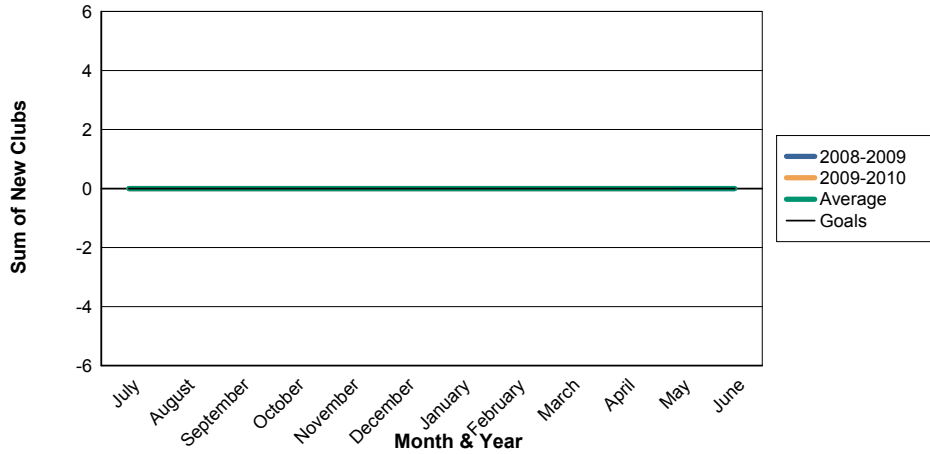

3 Year Comparisons for GMT Constitutional Area 4

By GMT District

As of May 2010

Sum of New Clubs/ Month & Year

For District 101SM

Sum of Dropped Clubs/ Month & Year

For District 101SM

Sum of Net Clubs/ Month & Year