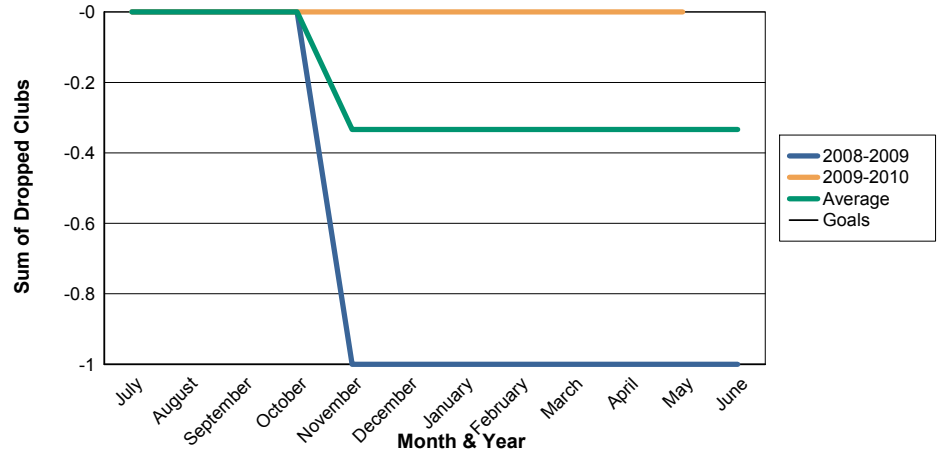

3 Year Comparisons for GMT Constitutional Area 4

By GMT District

As of May 2010

Sum of New Clubs/ Month & Year

For District 101SM

Sum of Dropped Clubs/ Month & Year

For District 101SM

Sum of Net Clubs/ Month & Year