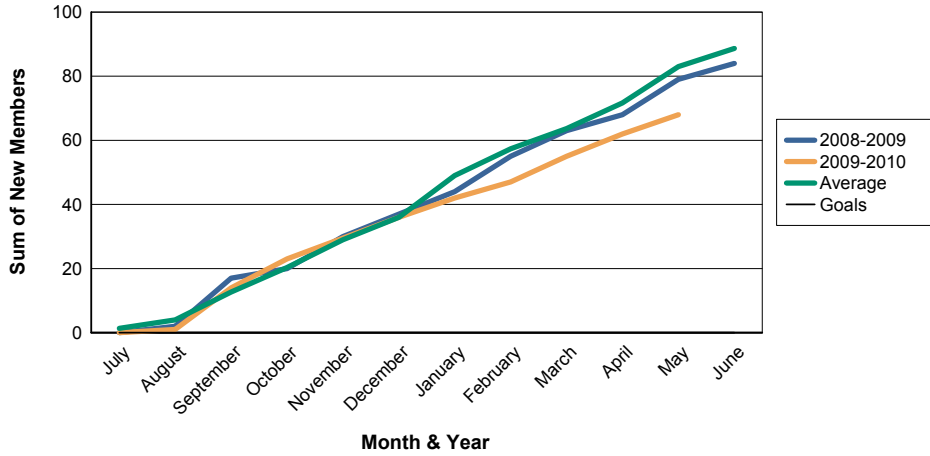

For District 101SM

Sum of Charter Members/ Month & Year

For District 101SM

3 Year Comparisons for GMT Constitutional Area 4

By GMT District

As of May 2010

Sum of New Members/ Month & Year

For District 101SM

Sum of Dropped Members/ Month & Year

For District 101SM

Sum of Net Members/ Month & Year

For District 101SM