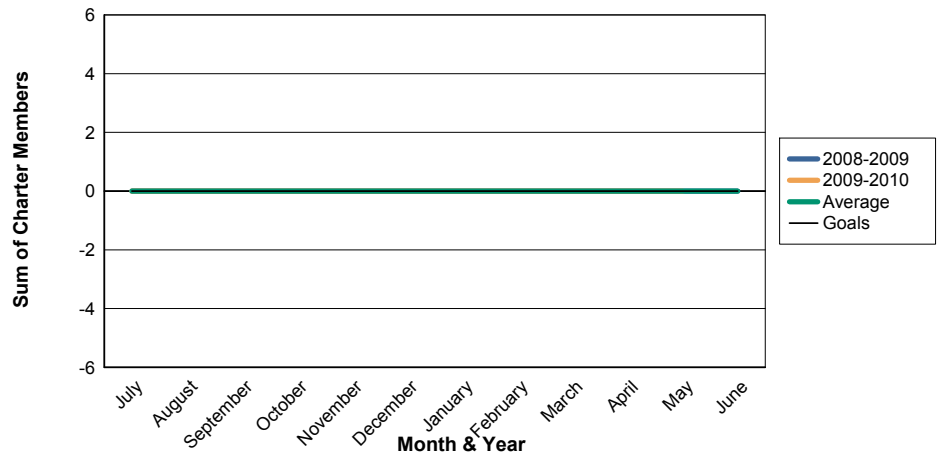

Sum of Charter Members/ Month & Year

For District 101SM