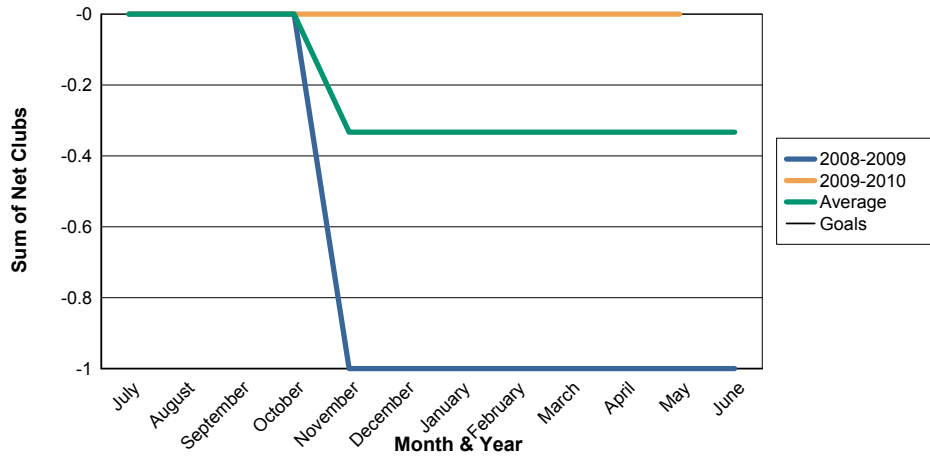

Sum of Net Clubs/ Month & Year

For District 101SM