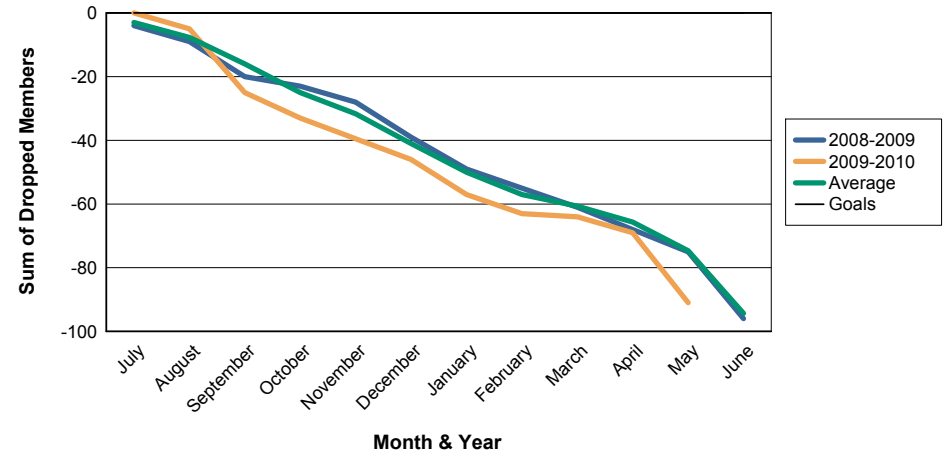

Sum of Dropped Members/ Month & Year

For District 101SM